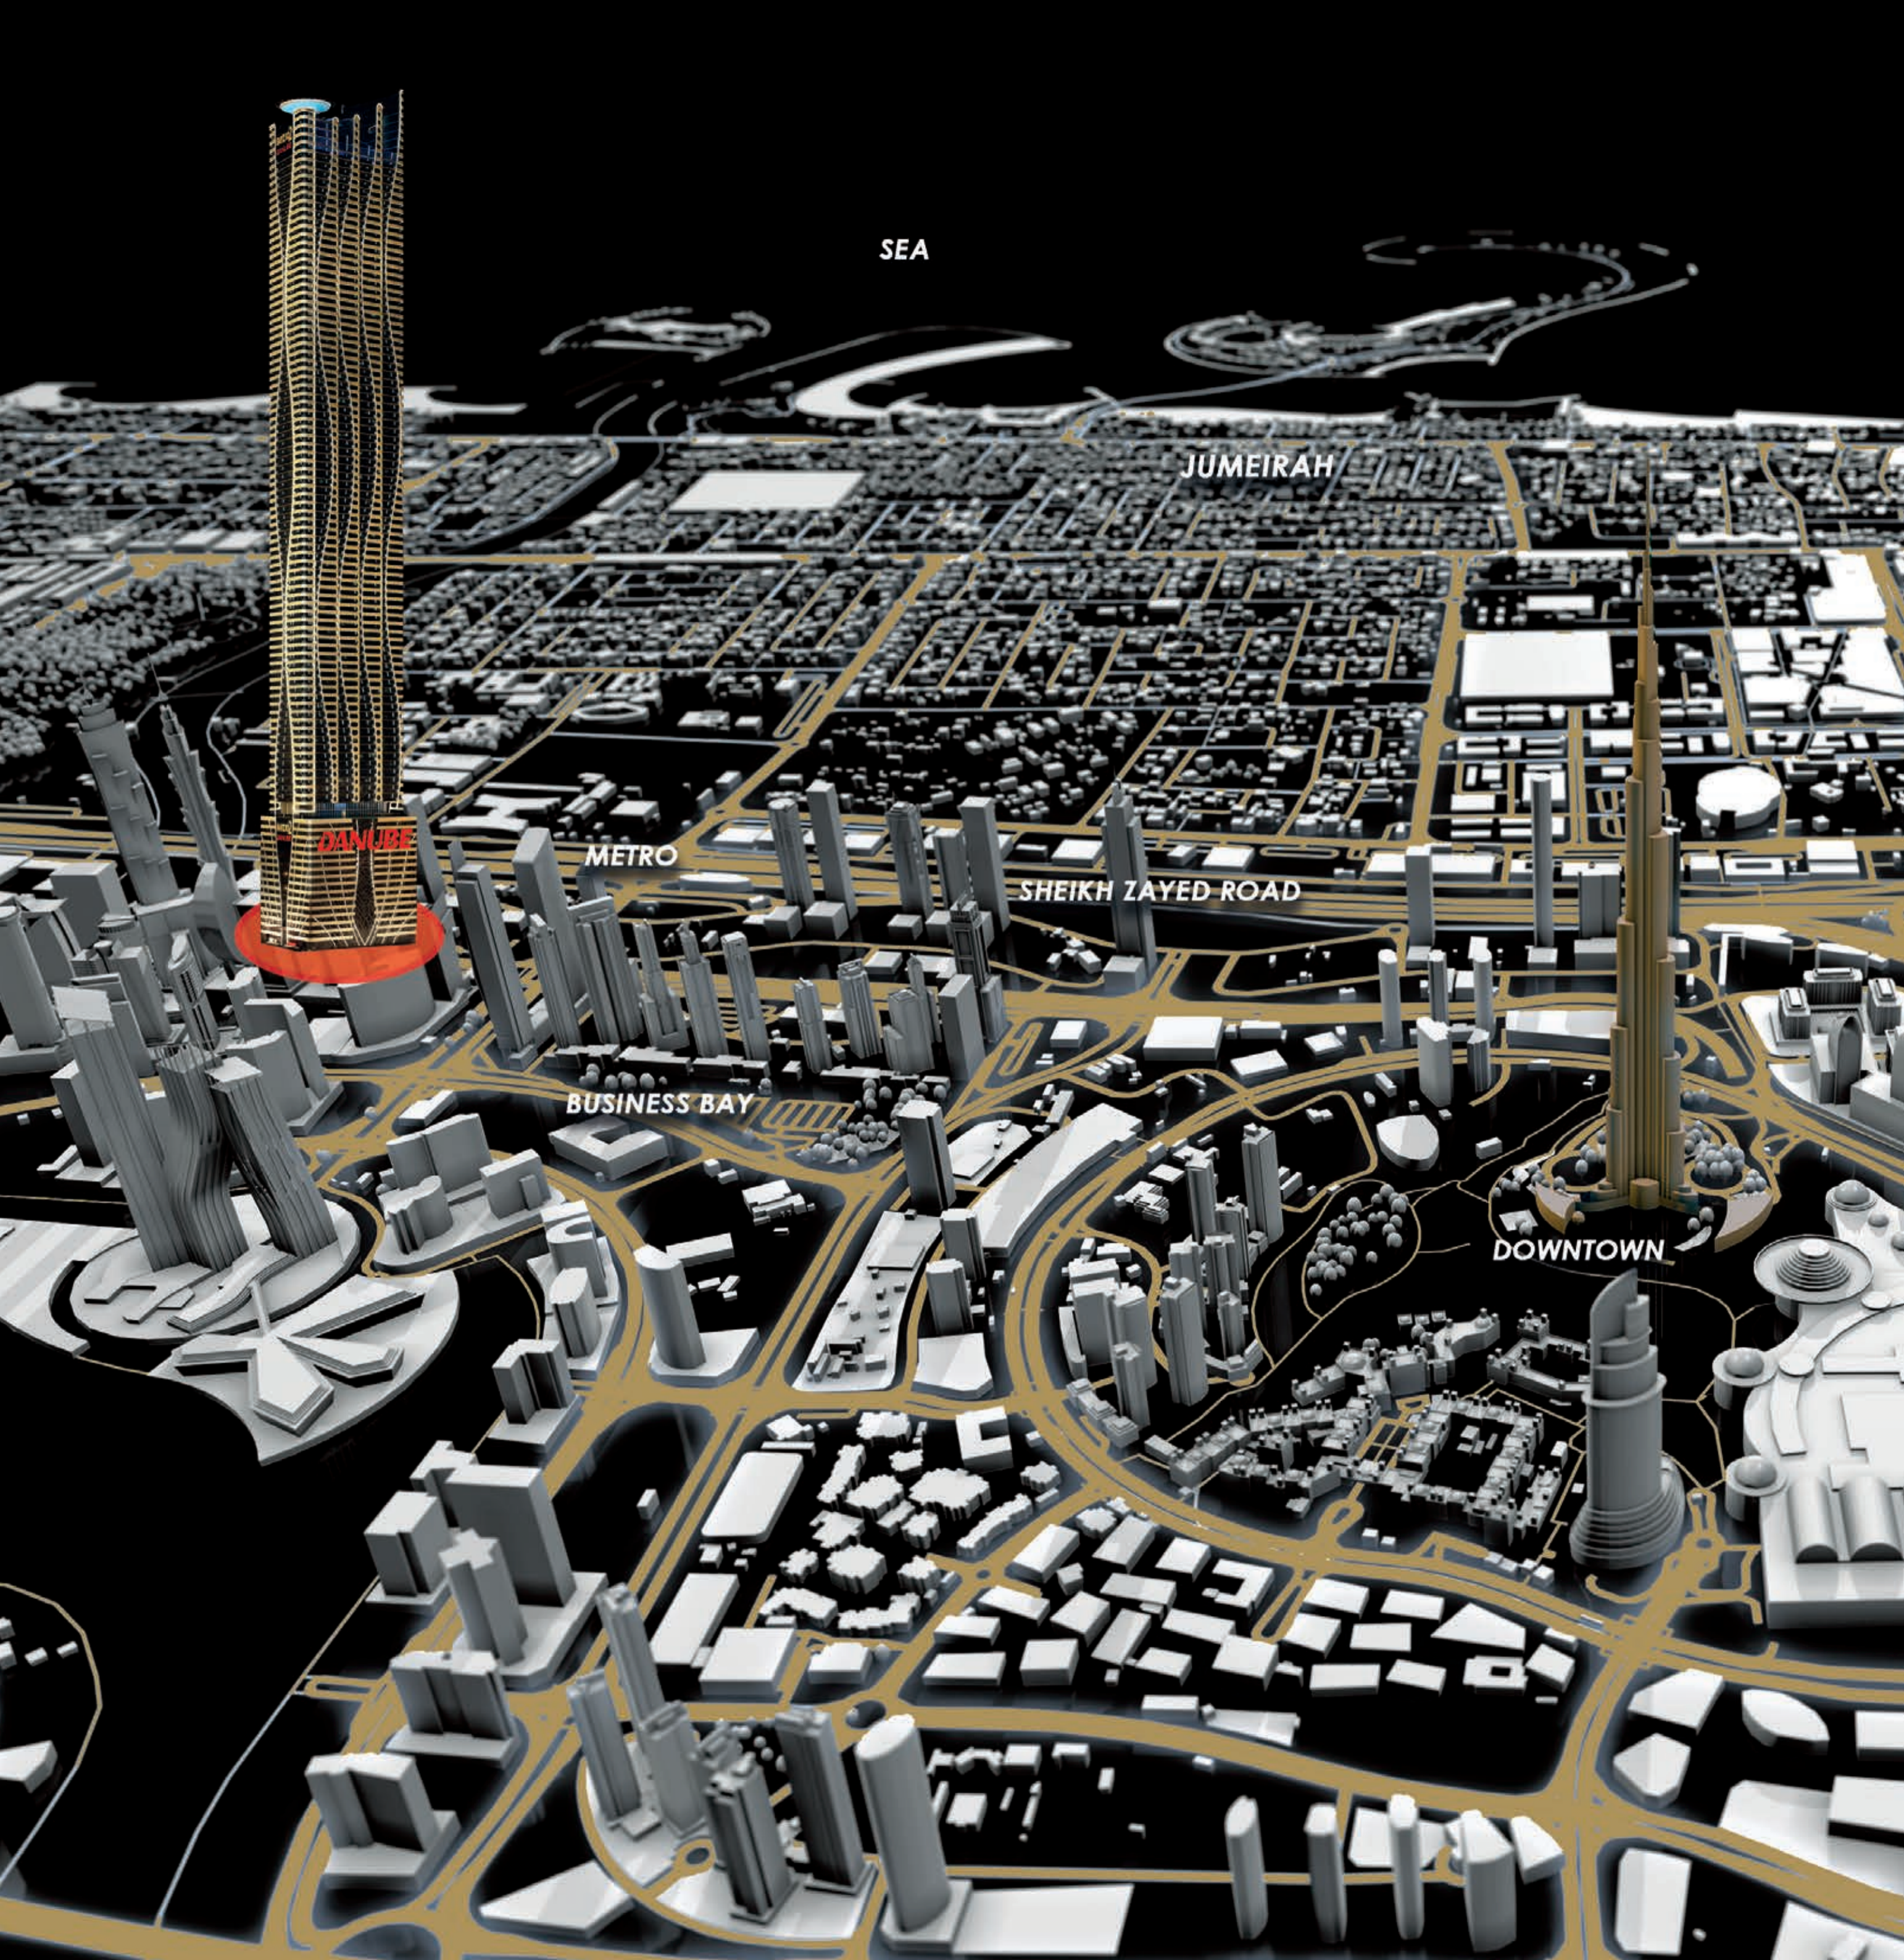

BAYZ 102
BY **DANUBE**

BAYZ 102

BY DANUBE

YOUR HOME IN THE SKY

SCAN TO SEE VIRTUALLY

BUSSINES BAY'DEKI 102 KATLI LUX APARTMANLAR

BAYZ 102, yeni ve modern lux anlayisi insa ediyor

HEDEFİNİZE GOKYUZU PISTI İLE ULASIN

BAYZ 102's zahmetsizce ulasabileceginiz
Gokyuzu pistiyle Hava taksi veya özel
helikopterinizi kullanabilmeniz icin tasarladı.

BAYZ 102
DANUBE

OLAGANUSTU KANAL MANZARISIYLA HAVUZ KEYFI

DISTANCES

	Business Bay Canal	2 min
	Business Bay Metro Station	3 min
	Burj Khalifa	3 min
	Dubai Mall	3 min
	City Walk	5 min
	Museum of the Future	5 min
	Jumeirah Beach	7 min
	D - Marin Business Bay	8 min
	Dubai Frame	8 min
	Creek	15 min
	Mall of the Emirates	15 min
	Dubai International Airport	15 min
	Burj Al Arab	18 min
	Dubai Marina	20 min
	Palm Jumeirah	20 min